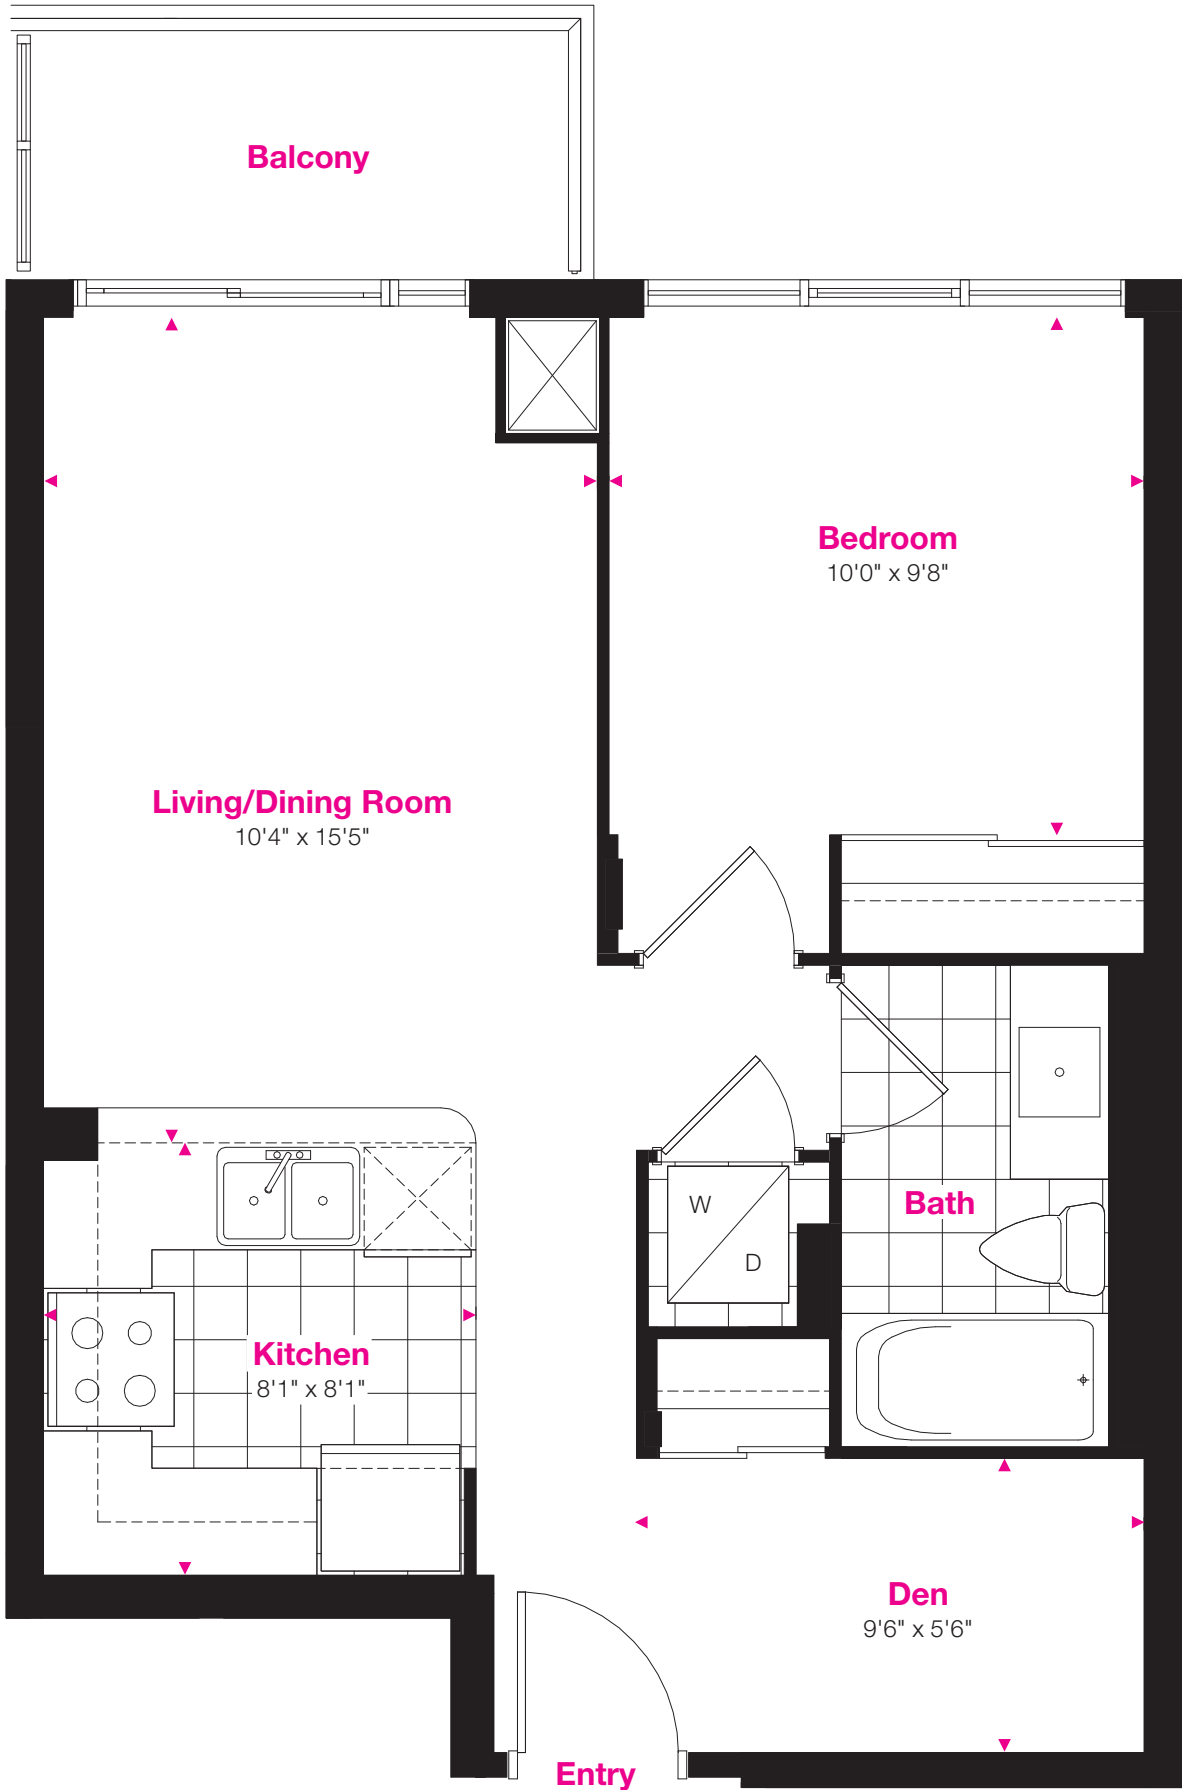

## Residence 11

### 1 Bedroom + Den

Suite Area: 572 sq.ft.

Balcony Area: 47 sq.ft.

Total Area: 619 sq.ft.

All areas and stated room dimensions are approximate. Sizes and specifications are subject to change without notice. Actual living area and balcony/terraces may vary from floor stated areas. E.&O.E.

Floors 5-20